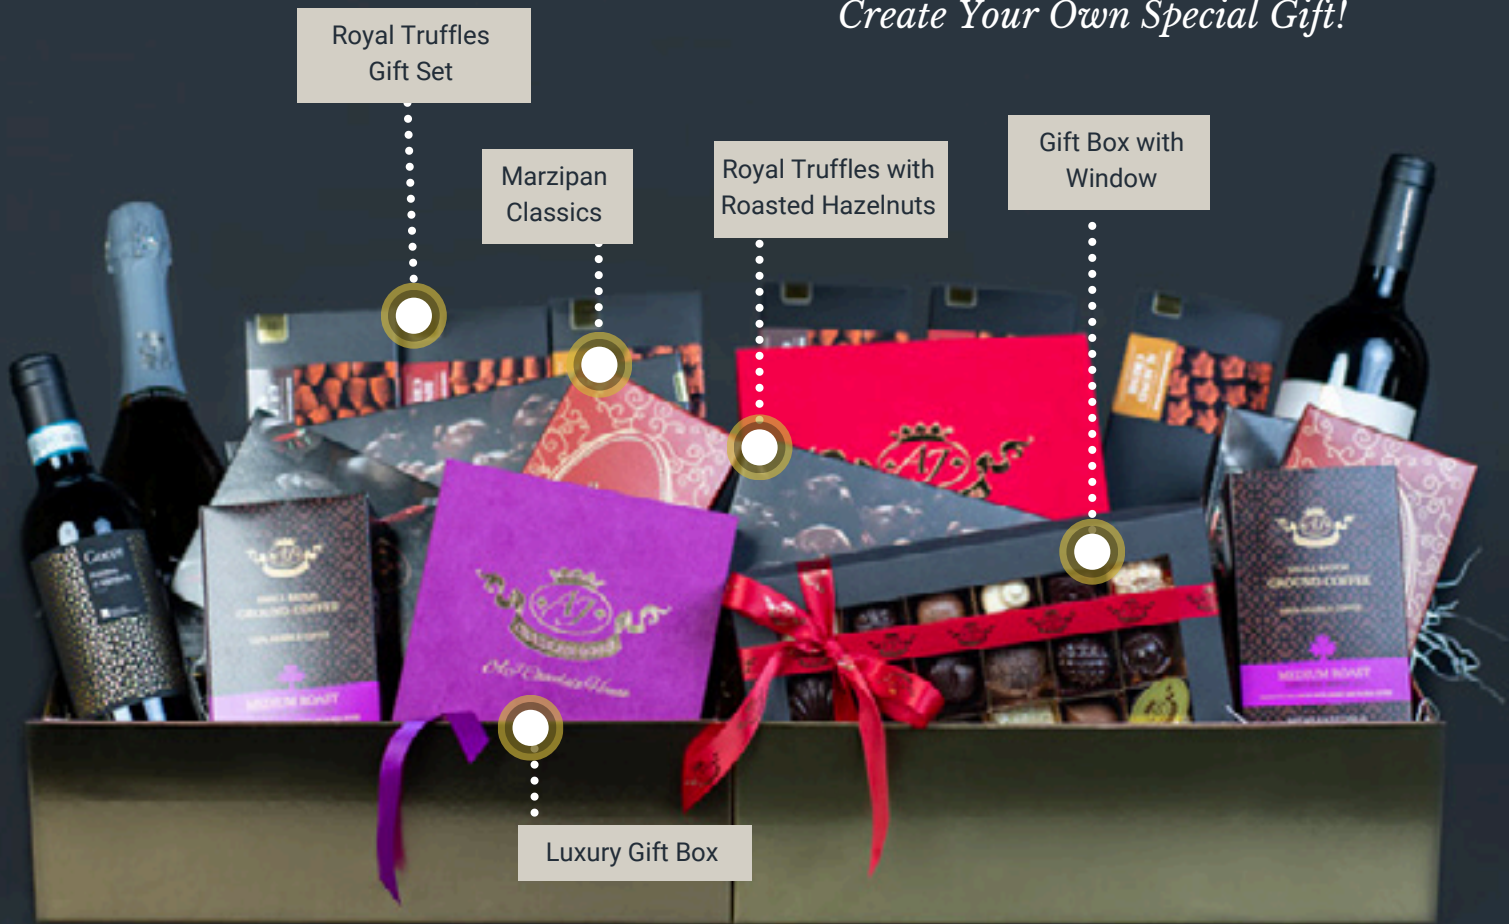

CUSTOM BASKETS

Create Your Own Special Gift!

AJC9501BEX	EXPRESSION / CUSTOM PRICE	PRICE
AJC1031GBR	GOLD GIFT BOX REGULAR	$15.00
AJC1031GBL	GOLD GIFT BOX LARGE	$20.00
AJC9623RYH	ROYAL TRUFFLES Dark Chocolate Truffles with Roasted Hazelnuts 195 g / 6.9 oz	$22.95
AJC8425RYT	ROYAL TRUFFLES Dark Chocolate Truffles with Almond Creme Filling, 120 g / 4.2 oz	$12.95
AJC6553RYT	ROYAL TRUFFLES Dark Chocolate Truffles with Biscuit Crunch Filling, 120 g / 4.2 oz	$12.95
AJC9124RYT	ROYAL TRUFFLES Dark Chocolate Truffles with Cuban Rum Filling, 120 g / 4.2 oz	$12.95
AJC0968CMC	MARZIPAN CLASSICS, 120 g / 4.2 oz	$12.95
AJC0724CTW	DARK CHOCOLATE TOWERS WITH CHILI PEPPERS, 200 g / 7.1 oz	$15.95
AJC6213CMG	AJ CHOCOLATE HOUSE MEDIUM ROAST, GROUND, 250 g / 8.8 oz	$12.95
AJC9201VSF	LUXURY GIFT BOX, SMALL, 150x150 mm. / 5.9 x 5.9 inch, 15 pcs. 260 g / 9.2 oz ASSORTED COLORS	$43.50
AJC9202VMF	LUXURY GIFT BOX, MEDIUM, 190X190 mm. / 7.5 x 7.5 inch, 25 pcs. 360 g / 12.7 oz ASSORTED COLORS	$72.50
AJC9203VLF	LUXURY GIFT BOX, LARGE, 230x230 mm / 9 x 9 inch, 40 pcs. 500 g / 17.6 oz ASSORTED COLORS	$115.00
AJC9001GFL	GIFT BOX WITH WINDOW, 9 pcs. GOLD / FULL / WITH RIBBON	$27.00
AJC9002BFL	GIFT BOX WITH WINDOW, 9 pcs. BLACK / FULL / WITH RIBBON	$27.00
AJC9011GFL	GIFT BOX WITH WINDOW, 18 pcs. GOLD / FULL / WITH RIBBON	$52.50
AJC9012BFL	GIFT BOX WITH WINDOW, 18 pcs. BLACK / FULL / WITH RIBBON	$52.50