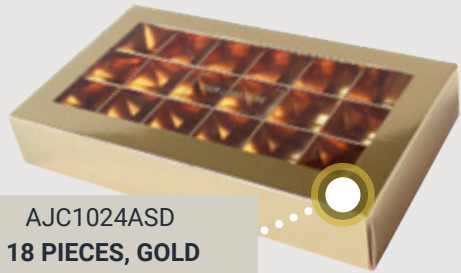

WWW.AJCHOCOLATE.COM

Classic Luxury

WINDOW GIFT BOXES

Customizations available to showcase your brand

AJC1024ASD
18 PIECES, GOLD

AJC1025ASD
30 PCS, GOLD

AJC1022ASD
5 PIECES, GOLD

SKU	PRODUCT	PRICE	WITH LOGO
AJC1021ASD	GIFT BOX WITH WINDOW, 4 pcs.	\$3.50	\$4.25
AJC1022ASD	GIFT BOX WITH WINDOW, 5 pcs.	\$3.50	\$4.25
AJC1023ASD	GIFT BOX WITH WINDOW, 9 pcs.	\$4.50	\$5.25
AJC1024ASD	GIFT BOX WITH WINDOW, 18 pcs.	\$7.50	\$8.25
AJC1025ASD	GIFT BOX WITH WINDOW, 30 pcs.	\$9.50	\$10.25