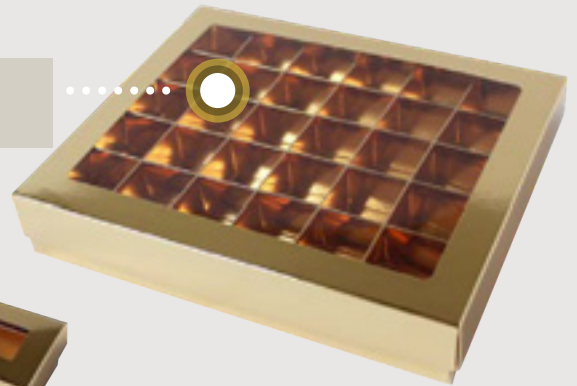

WWW.AJCHOCOLATE.COM

Classic Luxury

WINDOW GIFT BOXES

Customizations available to showcase your brand

AJC1024ASD
18 PIECES, GOLD

AJC1025ASD
30 PCS, GOLD

AJC1022ASD
5 PIECES, GOLD

SKU	PRODUCT	PRICE	WITH LOGO
AJC1021ASD	GIFT BOX WITH WINDOW, 4 pcs.	\$3.50	\$4.25
AJC1022ASD	GIFT BOX WITH WINDOW, 5 pcs.	\$3.50	\$4.25
AJC1023ASD	GIFT BOX WITH WINDOW, 9 pcs.	\$4.50	\$5.25
AJC1024ASD	GIFT BOX WITH WINDOW, 18 pcs.	\$7.50	\$8.25
AJC1025ASD	GIFT BOX WITH WINDOW, 30 pcs.	\$9.50	\$10.25