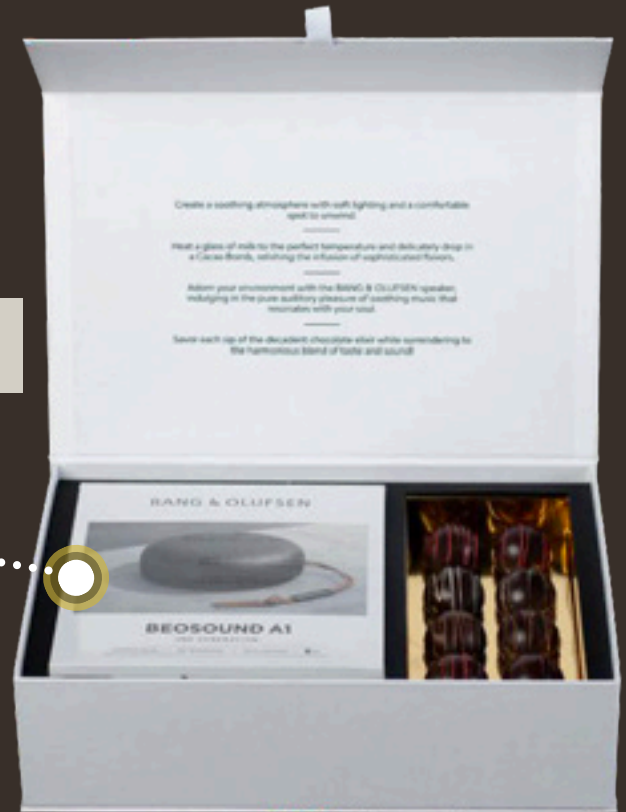

ROYAL TRUFFLES GIFT SET

INCLUDES:

- ROYAL TRUFFLES Dark Chocolate Truffles with Almond Creme Filling, 120 g / 4.2 oz
- ROYAL TRUFFLES Dark Chocolate Truffles with Biscuit Crunch Filling, 120 g / 4.2 oz
- ROYAL TRUFFLES Dark Chocolate Truffles with Cuban Rum Filling, 120 g / 4.2 oz

**BANG & OLUFSEN
BLUETOOTH SPEAKER**

SKU: AJC9902BOS
\$399.00

INCLUDES:
GIFT BOX (right)
BLUETOOTH SPEAKER
8 CHOCOLATE EXPLOSIONS

SKU: AJC9901BOE
\$499.00

INCLUDES:
GIFT BOX (below)
EARBUDS
9 CHOCOLATE EXPLOSIONS